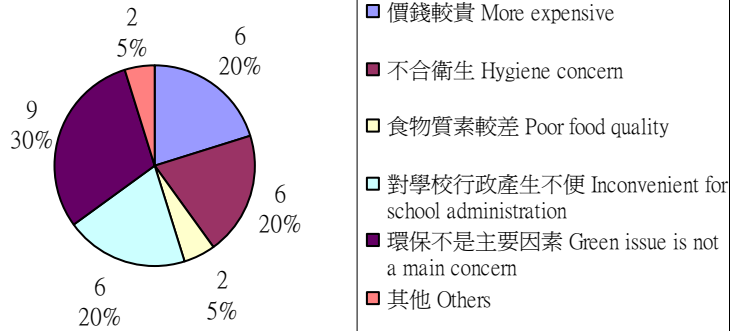

綠色學生聯會 GREEN STUDENT COUNCIL

Website 互聯網網址 : www.gsc.org.hk

Email 電郵地址 : info@gsc.org.hk

10b. 為何不考慮那些「採用可再用容器的餐飲公司」?
Why didn't chose those suggested suppliers?