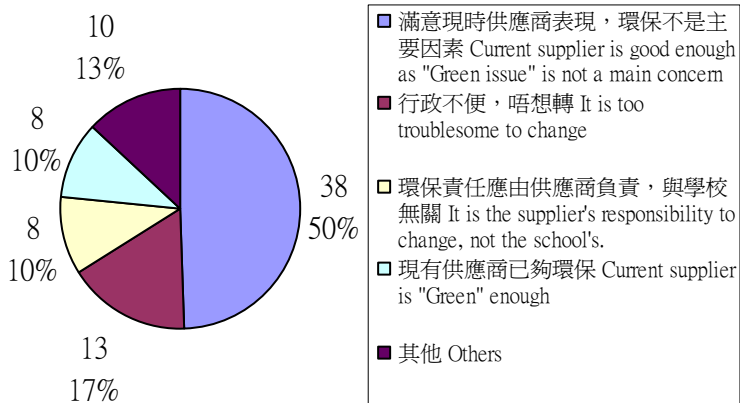

拒絕改用原因 Reasons for not changing